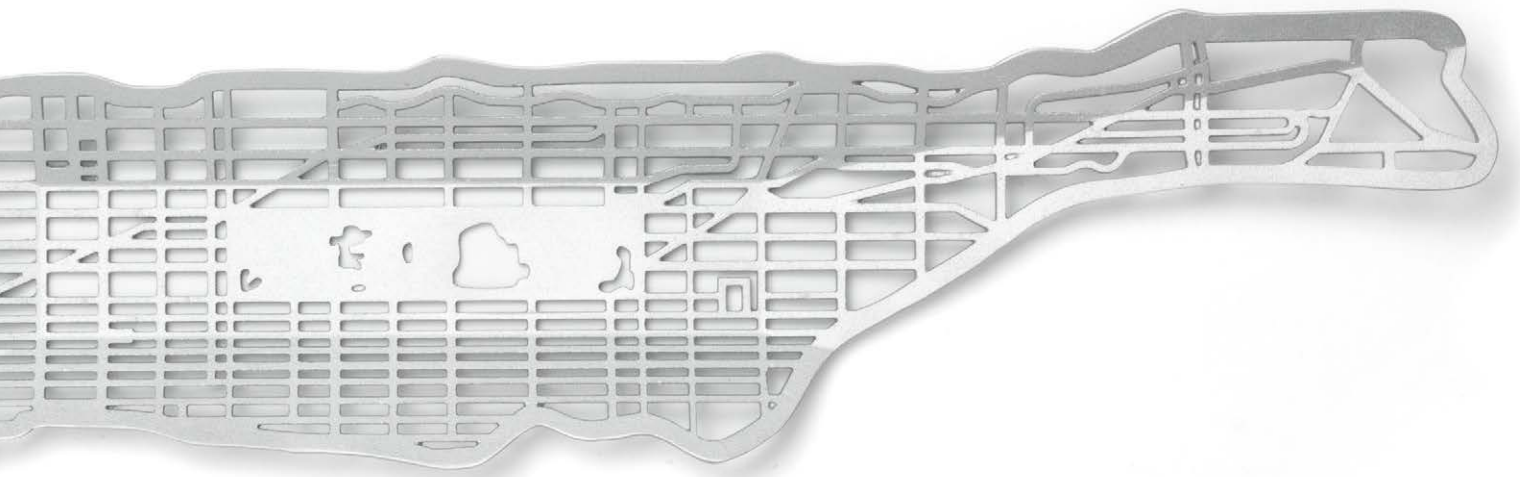

WEIGHT

0,8 kg

COLOURS

Aluminum
Dark grey
White
Gold

CARE INSTRUCTIONS

Use handwarm water and a mild detergent to clean

RETAIL PRICE

€199,-