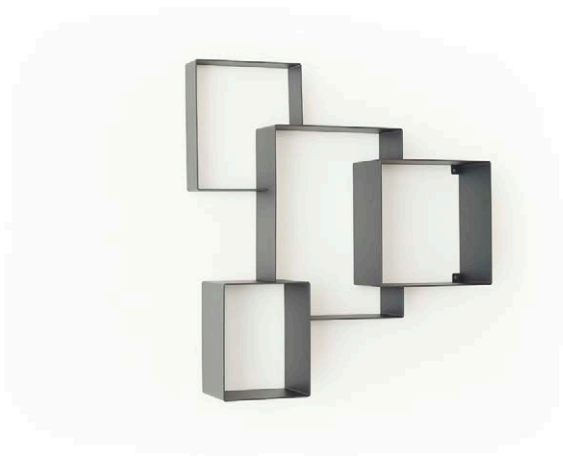

CLOUD CABINET

CC 10.01/02, CC 20.01/02

MODELS

Basic/Mirror

CONCEPT

A wall mounted cupboard to secure the physical objects of personal experiences

COLOURS

Dark grey
White

RETAIL PRICE

€199,-

MATERIAL

Powder coated steel

DIMENSIONS

49 x 10 x 52 (l x w x h) cm

WEIGHT

3,6 kg

CARE INSTRUCTIONS

Use handwarm water and a mild detergent to clean