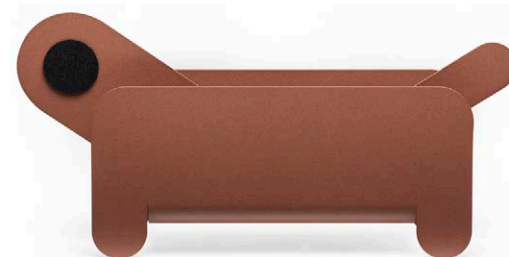

PAPER PET

PP 10.01/02/03

CONCEPT

A magazine holder inspired by pets

COLOURS

Dark grey
White
Brick brown

RETAIL PRICE

€129,-

MATERIAL

Powder coated steel, felt

DIMENSIONS

55 x 11 x 27 (l x w x h) cm

WEIGHT

2,7 kg

CARE INSTRUCTIONS

Use handwarm water and a mild detergent to clean