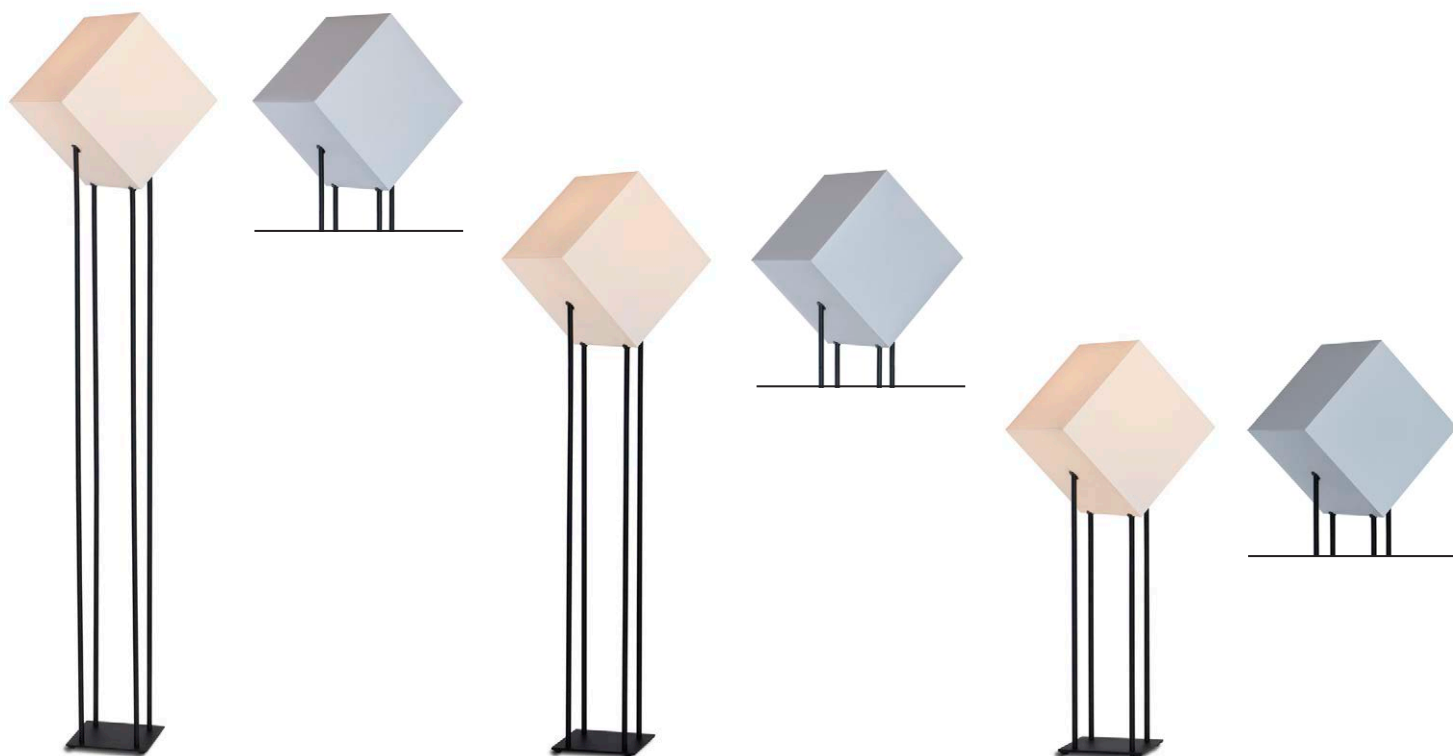

LIGHTING

STARLIGHT

SR 10.01/02, SR 20.01/02 ,SR 30.01/02

MODELS

High/Medium/Low

CONCEPT

An accumulation of primary shapes that illuminates

COLOURS

Pure white
Light grey

RETAIL PRICE

€469,-

MATERIAL

Cotton and pvc laminate,
powder coated metal.

DIMENSIONS

27 x 38 x 90/128/167
(l x w x h) cm

WEIGHT

3,4/3,7/4,5 kg

CARE INSTRUCTIONS

Use handwarm water and a
mild detergent to clean

BULB

E27, max. 6 Watt LED (Bulb