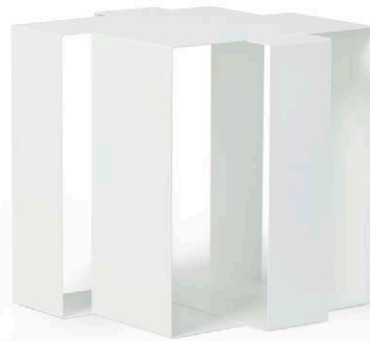

SHIFTED SQUARE

SQ 10.01/02/03

CONCEPT

This minimalistic side table has an effortless structure and shifts within every point of view

COLOURS

Dark grey
White
Copper green

RETAIL PRICE

€199,-

MATERIAL

Powder coated steel

DIMENSIONS

40 x 40 40 (l x w x h) cm

WEIGHT

7,5 KG

CARE INSTRUCTIONS

Use handwarm water and a mild detergent to clean