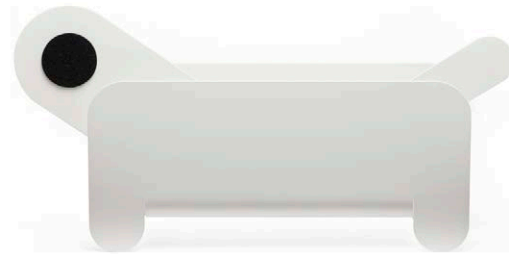

PAPER PET

PP 10.01/02/03

CONCEPT

A magazine holder inspired by pets

COLOURS

Dark grey
White
Brick brown

RETAIL PRICE

€129,-

MATERIAL

Powder coated steel, felt

DIMENSIONS

55 x 11 x 27 (l x w x h) cm

WEIGHT

2,7 kg

CARE INSTRUCTIONS

Use handwarm water and a mild detergent to clean