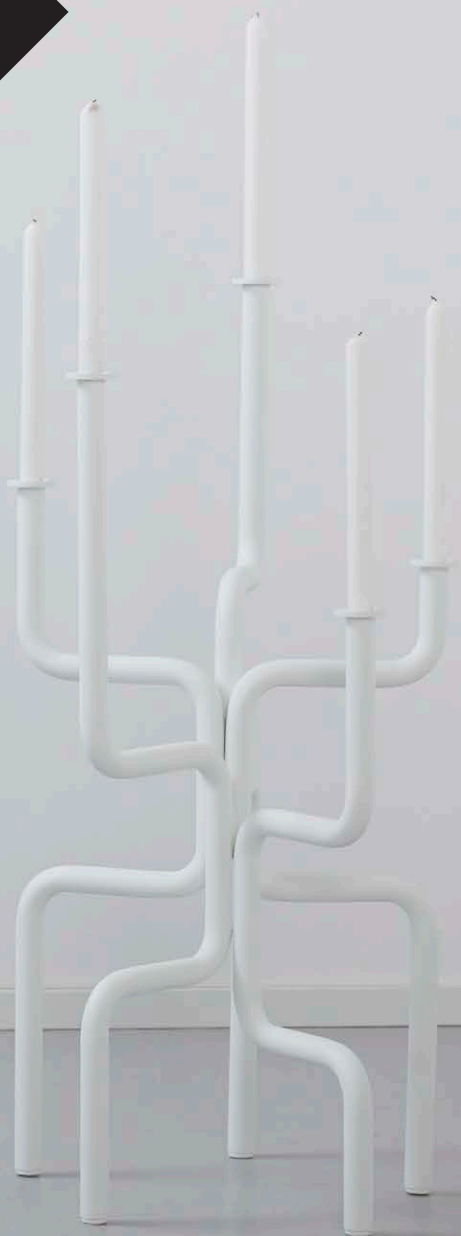

FRÉDERIK
ROIJÉ